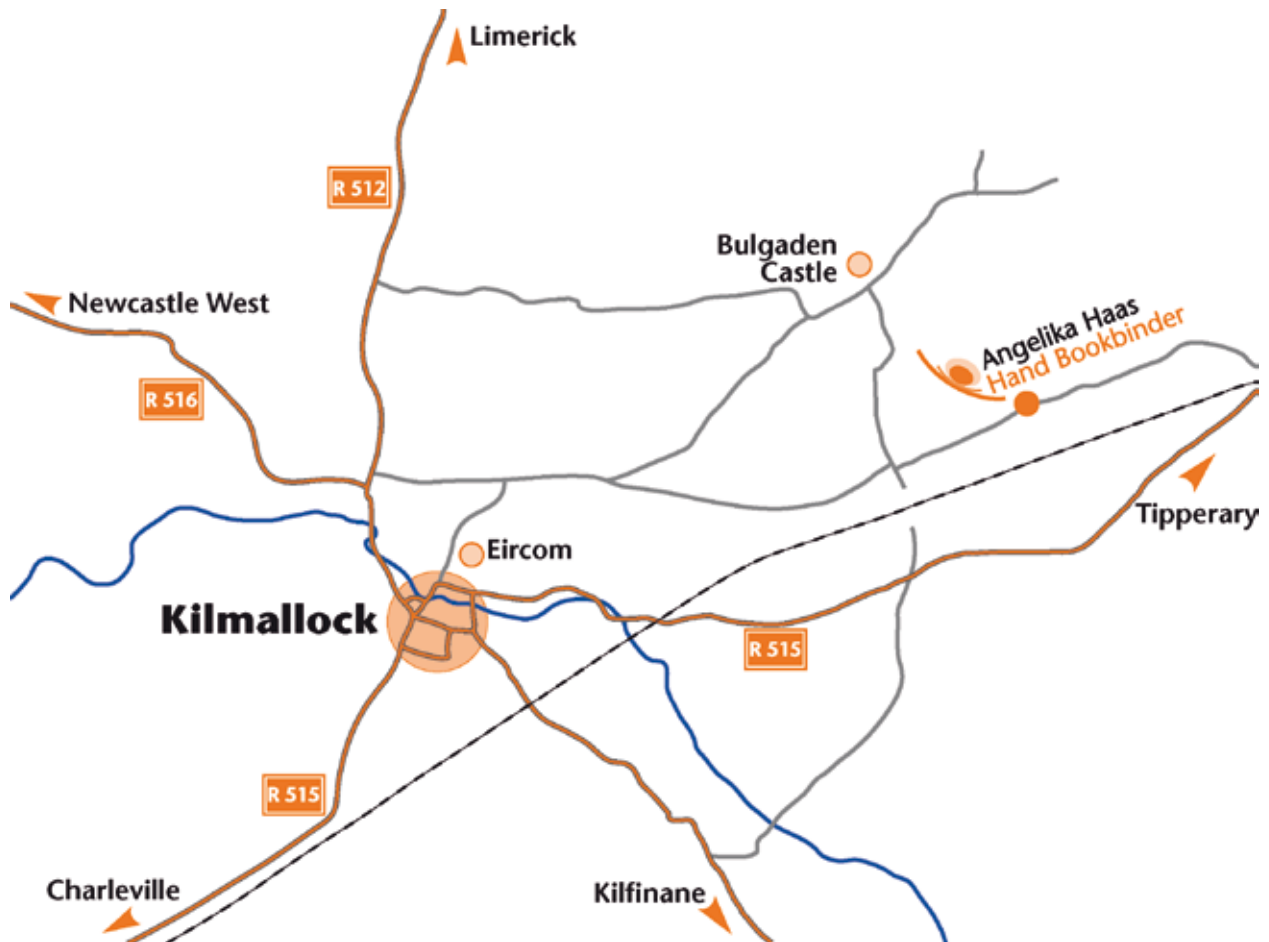

Location

From Bulgaden Castle

Take the road that takes you down opposite the church and pub.

Take the first left and then it is the fifth house on the left, a white cottage with a red door.

The workshop is behind the house.